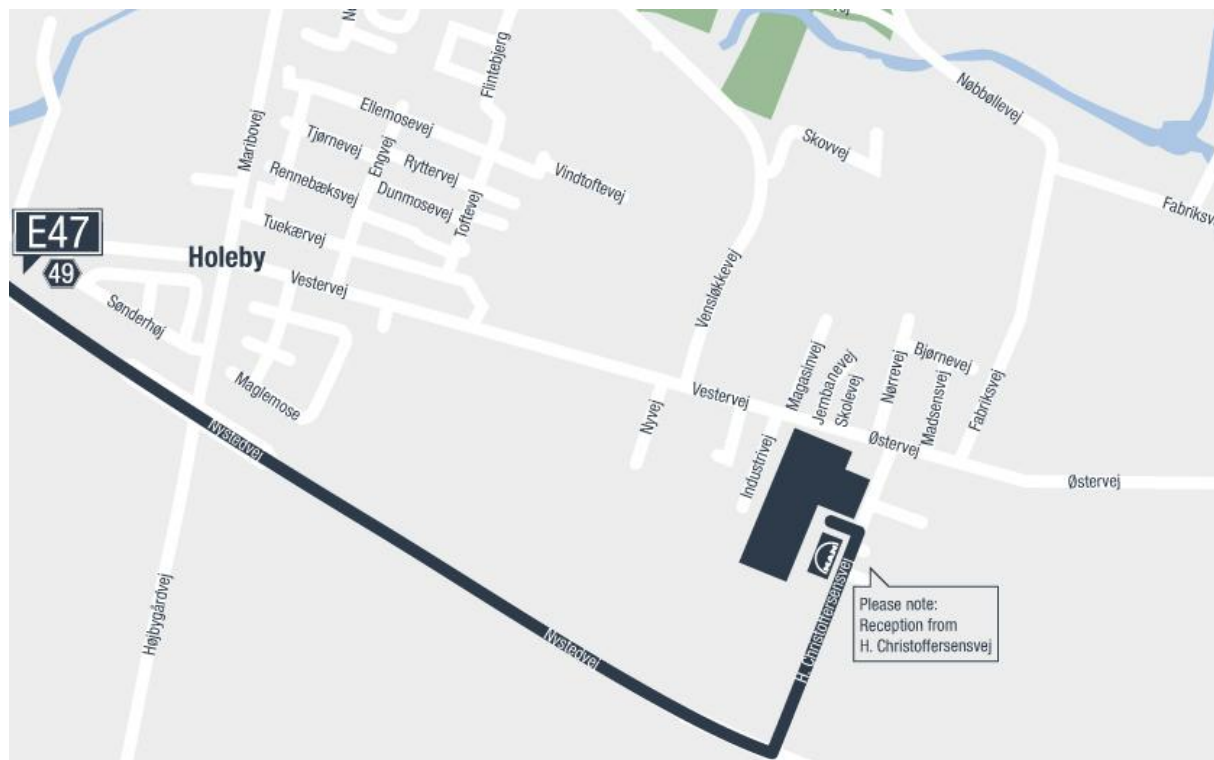

## How to find us in Holeby

### From Danish/German border Rødbyhavn:

Follow **Havnegade** about 68 m  
 Turn right at **Brovej** about 202 m  
 Continue straight ahead at **Jøncksvej** about 411 m  
 Turn right at **Jøncksvej** about 96 m  
 Turn left at **Frakørsel mod parkering** about 102 m  
 Turn right at **Sydmotorvejen** about 102 m  
 Follow **Motorvej E47** about 7.7 km  
 Exit the road at **Frakørsel no 49** app. 536 m  
 Turn left at **Holebyvej** about 3 km  
 Turn left at **H. Christofferssensvej** about 300 m  
 Journey is 11.8 km and travel time approx. **11 min.**  
 by car

### From Copenhagen Airport:

We recommend that you will rent a car or take a taxi from the airport to MAN Diesel & Turbo in Holeby. The journey is approximately 160 km with a travel time of 1 hours 40 minutes by car.  
 Follow **Lufthavnsboulevarden** about 159 m  
 Turn right at **Rundkørsel Vest** about 141 m  
 Turn right at **Tilkørsel E 20 mod Odense** about 729 m  
 Follow **Motorvej E20** about 13.7 km  
 Follow **Motorvej E20/E47 vest** about 1.1 km  
 Follow **Motorvej E20/E47** about 25.9 km  
 Follow **Motorvej E47/E55** about 77.4 km  
 Follow **Motorvej E47** about 1.4 km  
 Continue straight ahead at **Motortrafikvej E47** about 13.5 km  
 Follow **Motorvej E47** about 1.7 km  
 Follow **Motorvej E47/9** about 10.3 km  
 Continue straight ahead at **Motortrafikvej E47** about 8.3 km  
 Exit the road at **Frakørsel no 49** app. 300 m  
 Turn left at **Maribo Landevej** about 400 m  
 Turn right at **Route 297** about 200 m  
 Turn right at **Sædingegårdsvej** about 3.8 km  
 Turn left at **H. Christofferssensvej** about 300 m